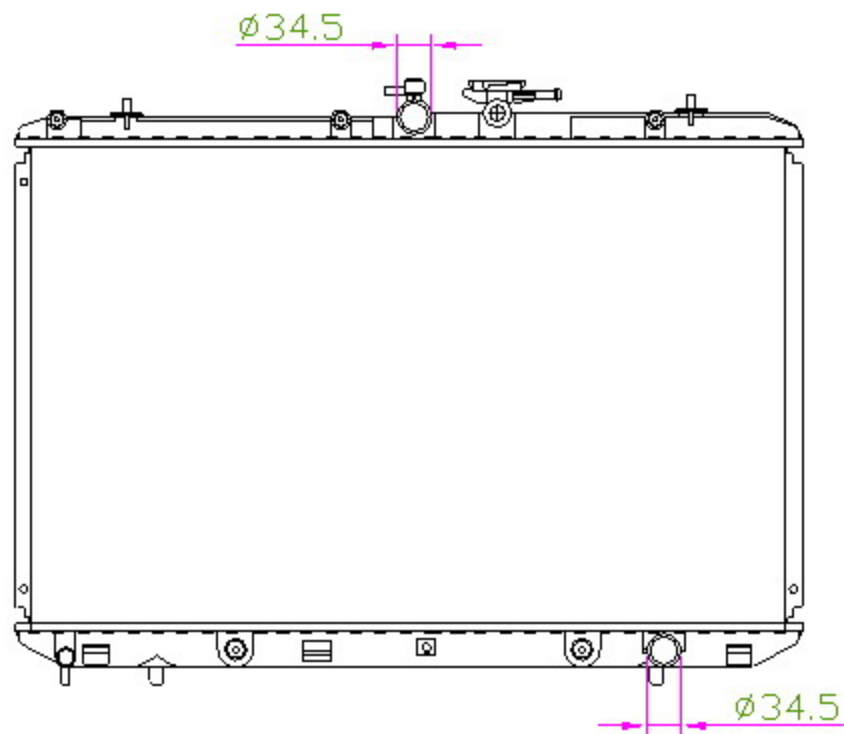

12436

CARTYPE: HIGHTLANDER '07-09 /KLUGER AT DPI:

CORE SIZE: PA 475*765.5*26

ORE SIZE:

OEM:

CARTON:82*14*68

TANK SIZE:794.5*47.6

OIL COOLER:375