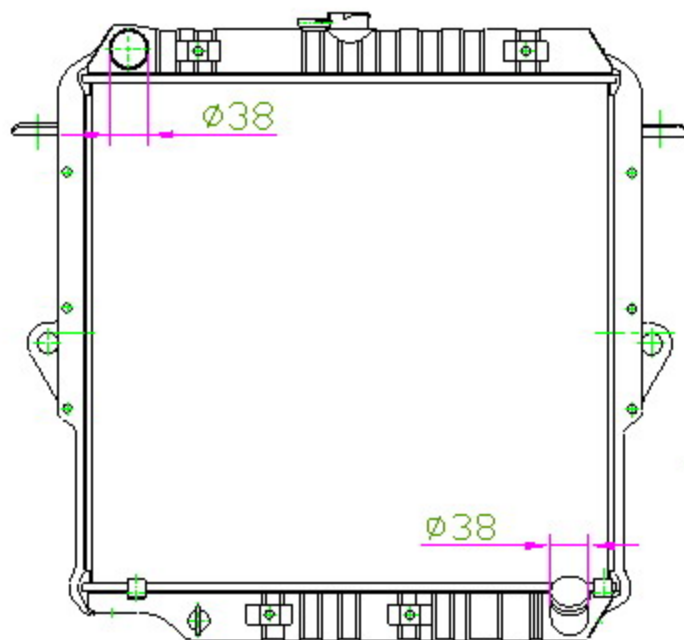

12439

CARTYPE: LANDCRUISER MT

CORE SIZE: BC 500 x 514 x 66

CORE SIZE:

OEM: 16400-79080/17080

DPI:

CARTON: 71*18.7*68

TANK SIZE: 528*74