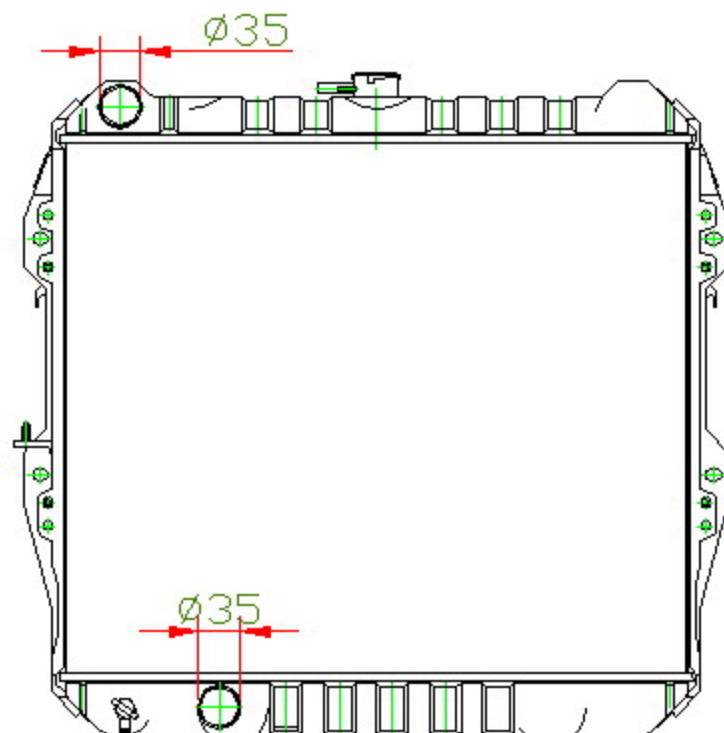

12442

CARTYPE: HILUX 2.4 '88-97 MT

CORE SIZE: BC 450 x 528 x 49

CORE SIZE:

OEM:

DPI:

CARTON: 65*13.7*60

TANK SIZE: 536*61