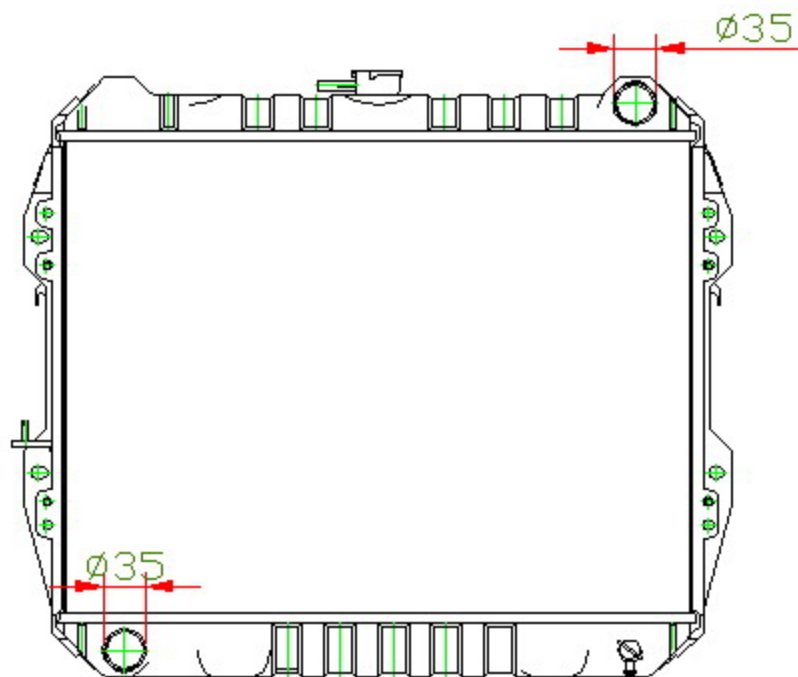

12457

CARTYPE: HILUX RN60/ 65/106 YN106/110 MT DPI:

CORE SIZE: BC 375 x 528 x 49

CORE SIZE:

OEM: 16400-

CARTON: 64*13.7*53.5

TANK SIZE:536*61

OIL COOLER: