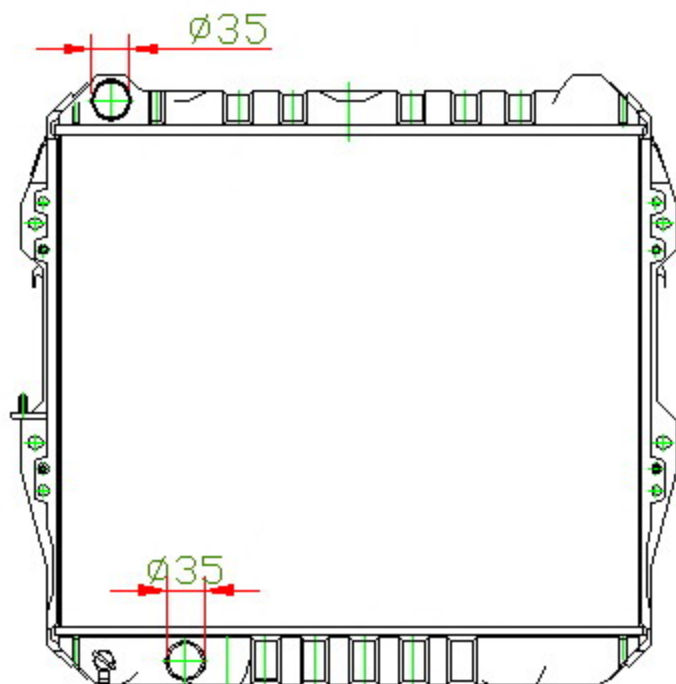

12458

CARTYPE: HILUX PICK UP MT

CORE SIZE: BC 472 x 528 x 49

CORE SIZE:

OEM:

DPI:

CARTON: 65*13.7*60

TANK SIZE: 536*61