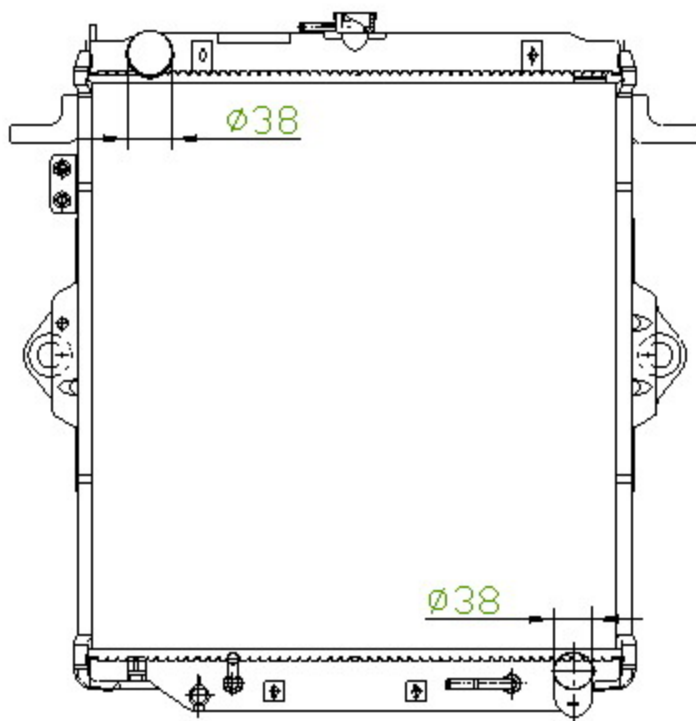

12460

CARTYPE:LANDCRUISER AT

CORE SIZE: PA500*518*48

CORE SIZE:

OEM: 16400-17310

DPI:

CARTON: 70*16.5*72

TANK SIZE: 527.5*74.5