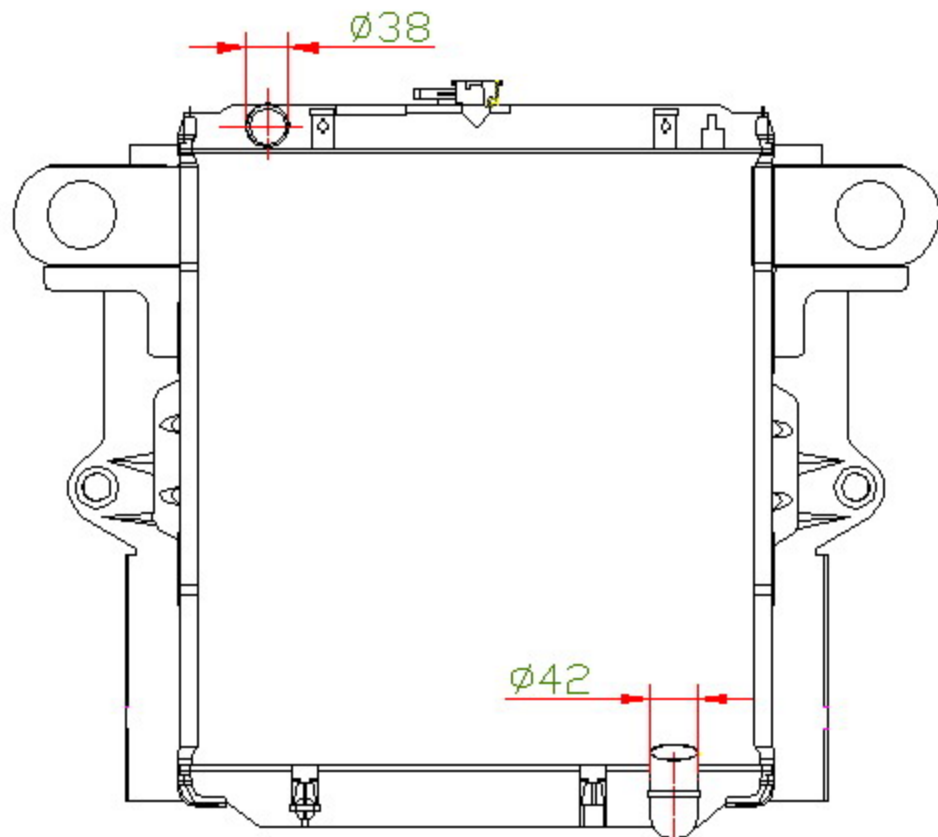

12461

CARTYPE: LANDCRUISER MT

CORE SIZE: PA560*518*48

CORE SIZE:

OEM: 16400-17400

DPI:

CARTON: 79.5*16.5*78

TANK SIZE: 527.5*74.5