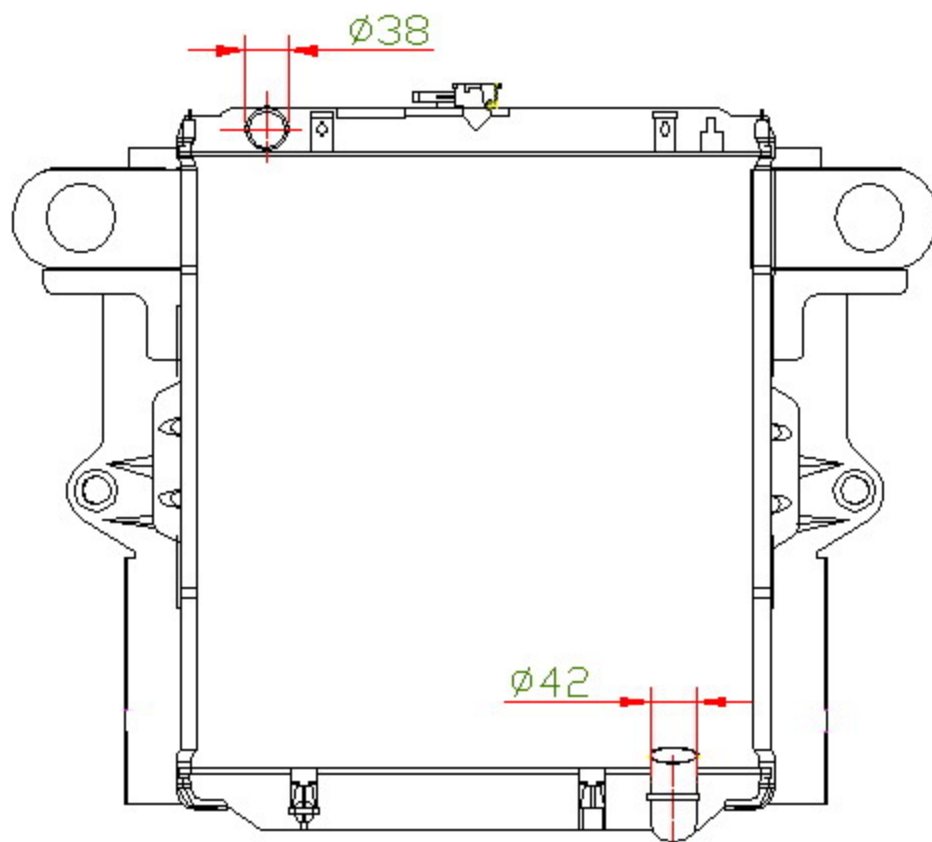

12462

CARTYPE: LANDCRUISER AT

CORE SIZE: PA560\*518\*48

CORE SIZE:

OEM: 16400

DPI:

CARTON: 79.5\*16.5\*78

TANK SIZE: 527.5\*74.5