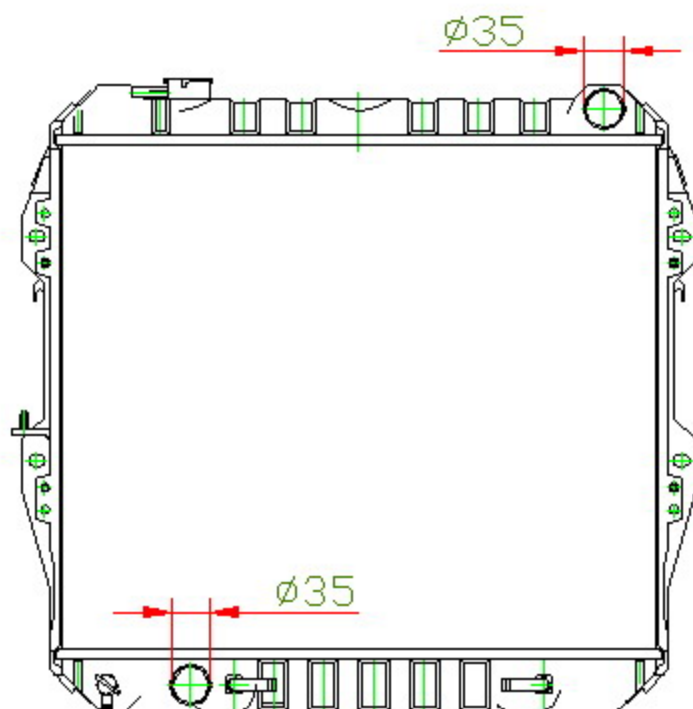

12465

CARTYPE: HILUX 2.4/ 3.0 '89 LN85 AT

CORE SIZE: BC 425x 528 x 49

CORE SIZE:

OEM: 16400-54630

DPI:

CARTON: 65\*12.7\*60

TANK SIZE: 536\*61

OIL COOLER:275