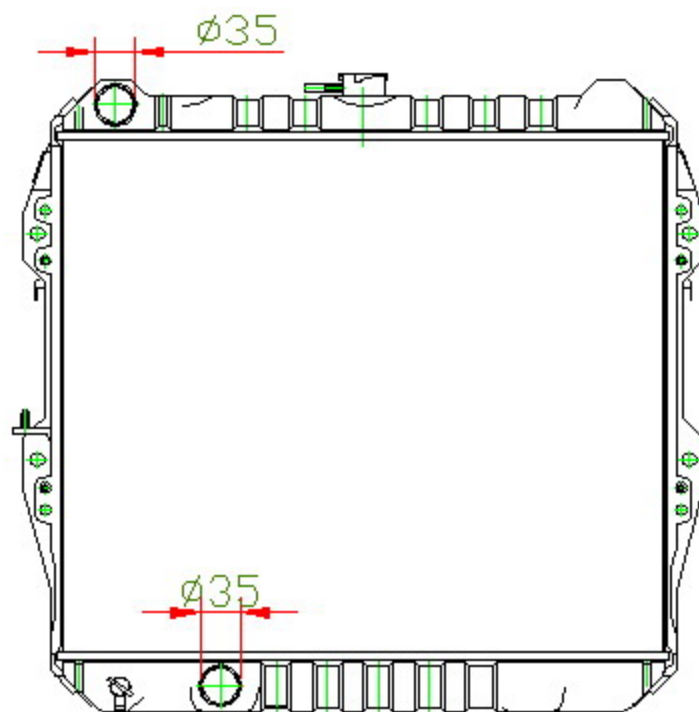

12468

CARTYPE: HILUX 2.4 '88-97 MT

CORE SIZE: BC 425 x 528 x 49

CORE SIZE:

OEM:

DPI:

CARTON: 65\*13.7\*60

TANK SIZE: 536\*61