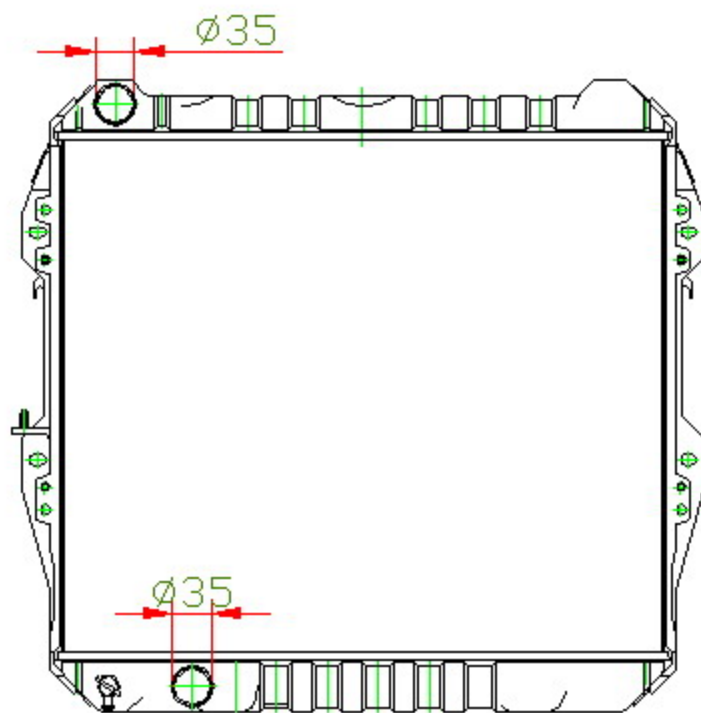

12469

CARTYPE: HILUX PICK UP MT

CORE SIZE: BC 425 x 528 x 49

CORE SIZE:

OEM:

DPI:

CARTON: 65\*13.7\*60

TANK SIZE: 536\*61