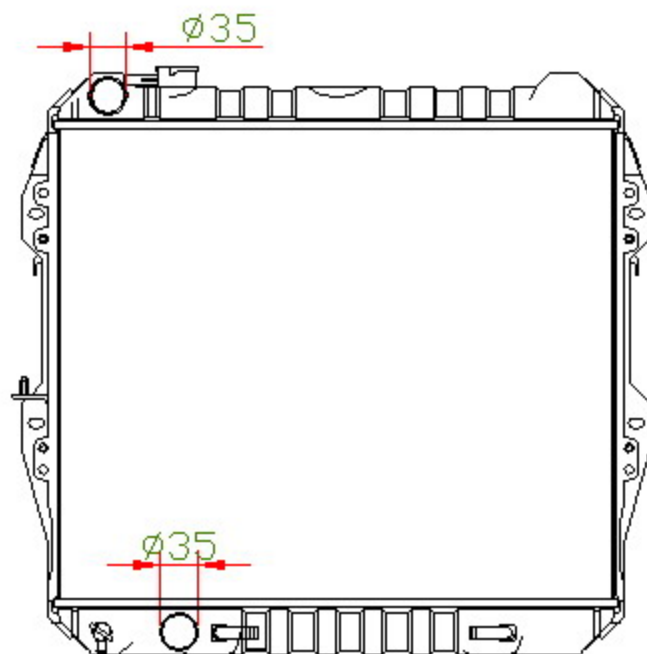

12481

CARTYPE: HILUX 2.4 (D) AT
CORE SIZE: BC 472 x 528 x 49
CORE SIZE:
OEM: 16400-

DPI:
CARTON: 65*13.7*60
TANK SIZE: 536*61
OIL COOLER:275