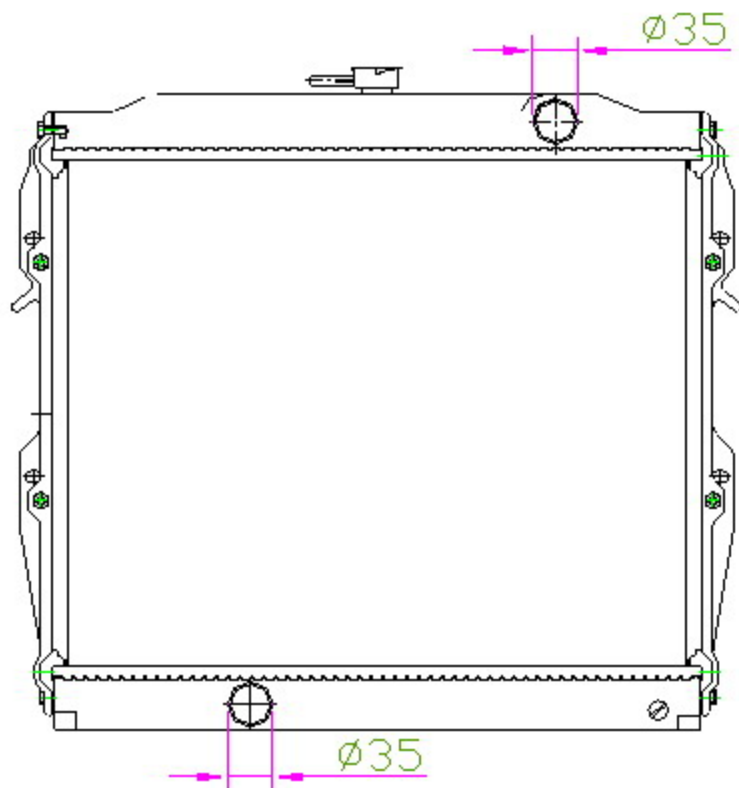

12489

CARTYPE: HILUX '88 RN85 MT

CORE SIZE: PA 425*518*32

CORE SIZE:

OEM: 16400-35370

DPI:945

CARTON: 63.5*14.5*62.5

TANK SIZE:544*54