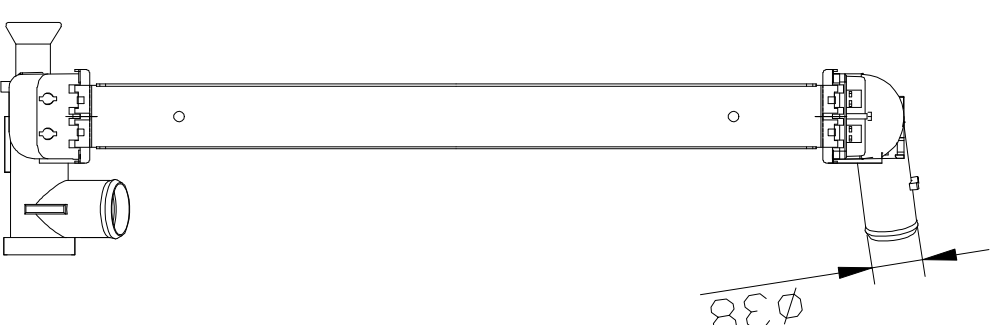

12495

CARTYPE: Hino MT/Dyna/4B '99-04 MT
CORE SIZE: PA545*468*48
CORE SIZE:
OEM: 16400-586400/58641

DPI:
CARTON: 70*16.5*57.5
TANK SIZE: 494*69
OIL COOLER: