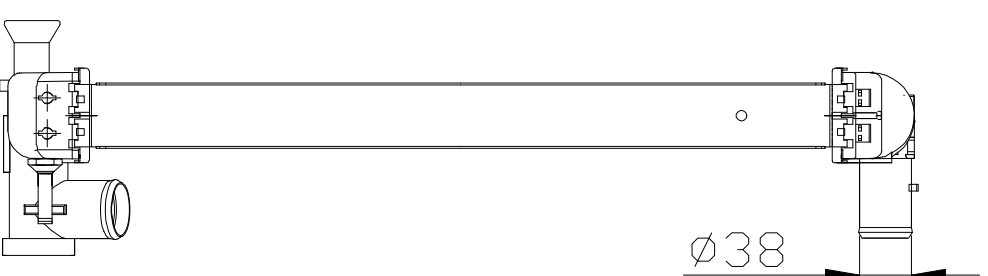

12496

CARTYPE: Hino AT/Dyna/sosc

CORE SIZE: PA545*468*48

CORE SIZE:

OEM:

DPI:

CARTON: 70*16.5*57.5

TANK SIZE: 494*69

OIL COOLER:275