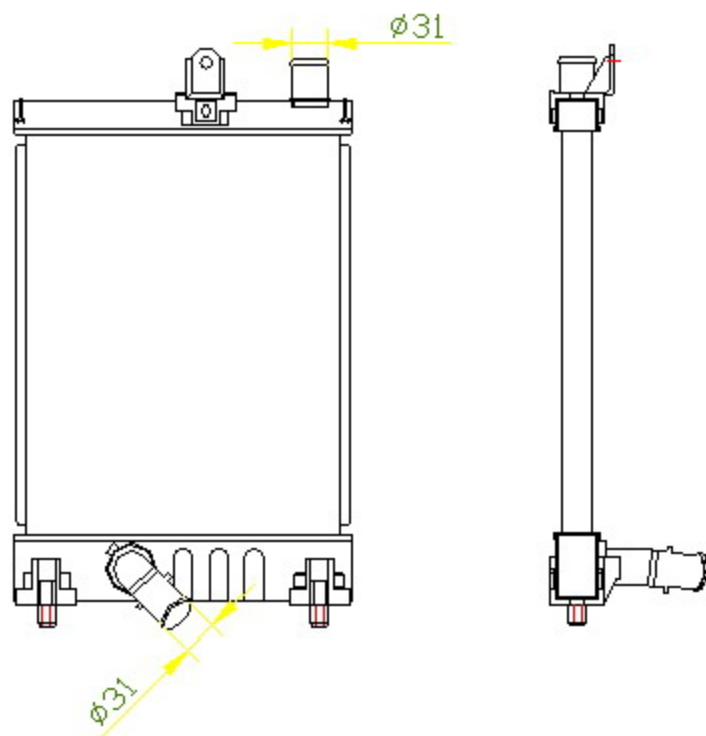

12497

CARTYPE:HIACE'05 2KD FTV/KDH200K MT

CORE SIZE: PP 350\*278\*26

CORE SIZE:

OEM: 16510-30010

DPI:

CARTON: 52.5\*16.5\*36.5

TANK SIZE: 294\*37

OIL COOLER: