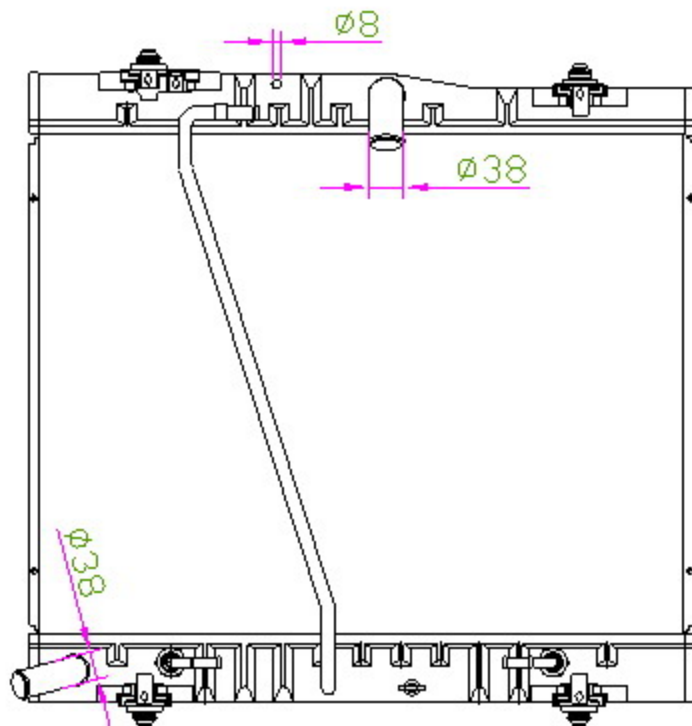

12502

CARTYPE: HIACE'05 2K(G) AT

CORE SIZE: PP510*658*36

CORE SIZE:

OEM: 16400-70170

DPI:

CARTON: 72*19*76.5

TANK SIZE: 680*57

OIL COOLER:390