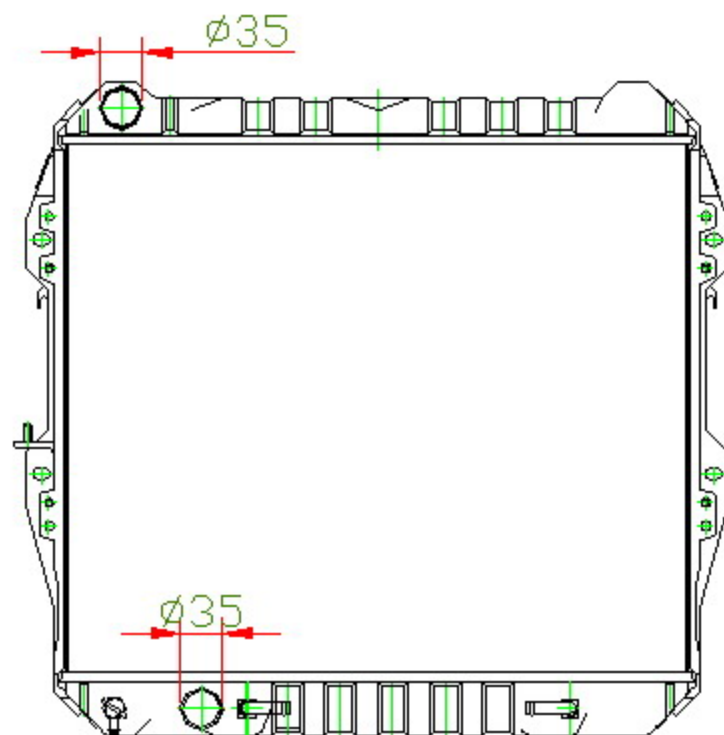

12512

CARTYPE: HILUX PICK UP AT

CORE SIZE: BC 450 x 528 x 49

CORE SIZE:

OEM:

DPI:

CARTON: 65*13.7*60

TANK SIZE: 536*61

OIL COOLER:275