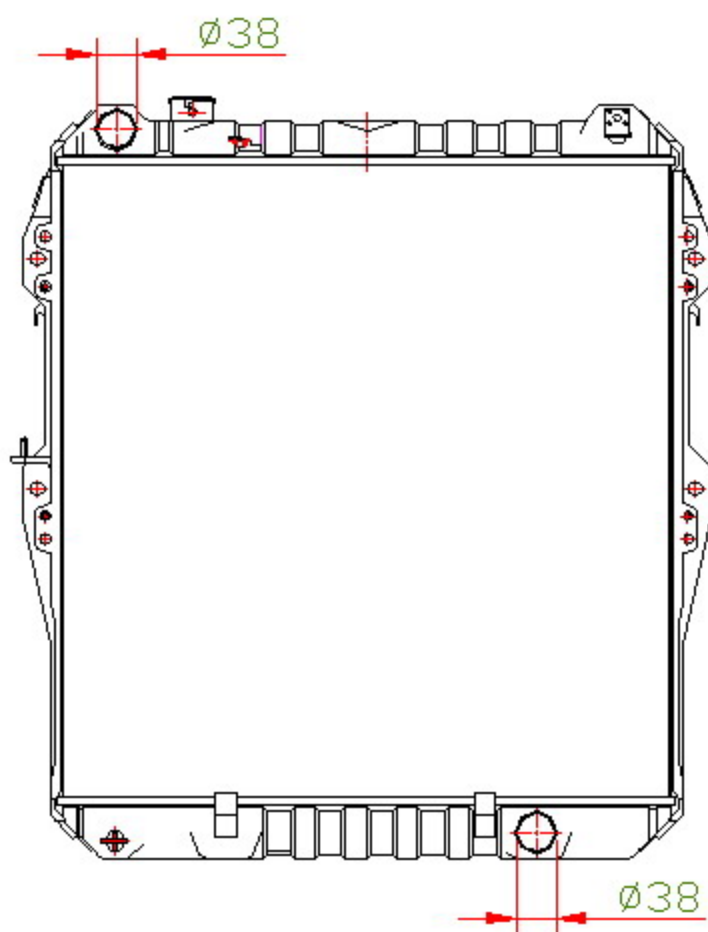

12515

CARTYPE: HILUX '2003 MT

CORE SIZE: BC 550 x 528 x 49

CORE SIZE:

OEM:

DPI:

CARTON: 65*13.7*70

TANK SIZE: 536*61