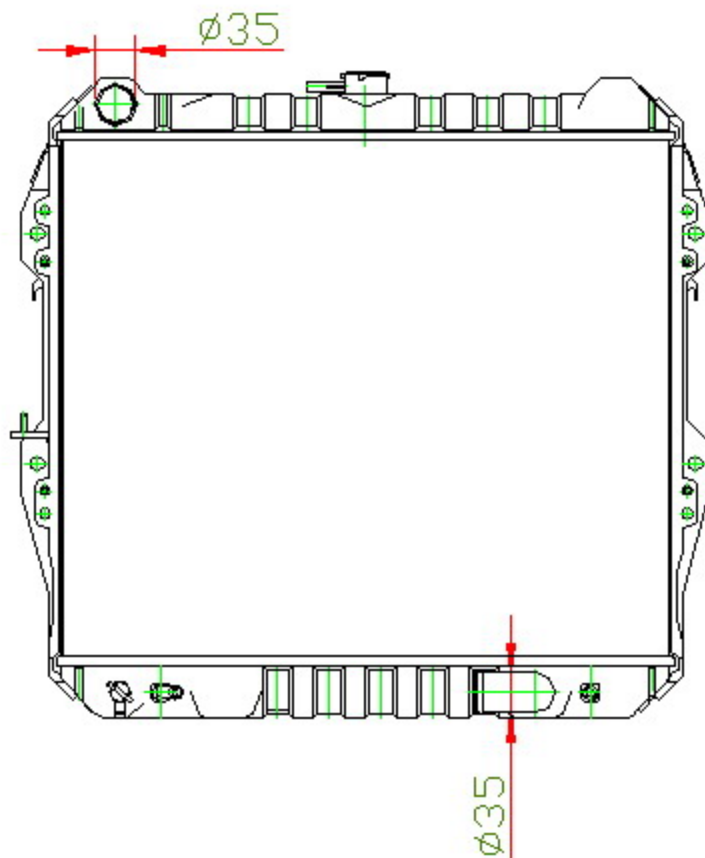

12516

CARTYPE: HILUX '90-93 AT

CORE SIZE: BC 450 x 528 x 49

CORE SIZE:

OEM:

DPI:

CARTON: 65*13.7*60

TANK SIZE: 536*61

OIL COOLER:325