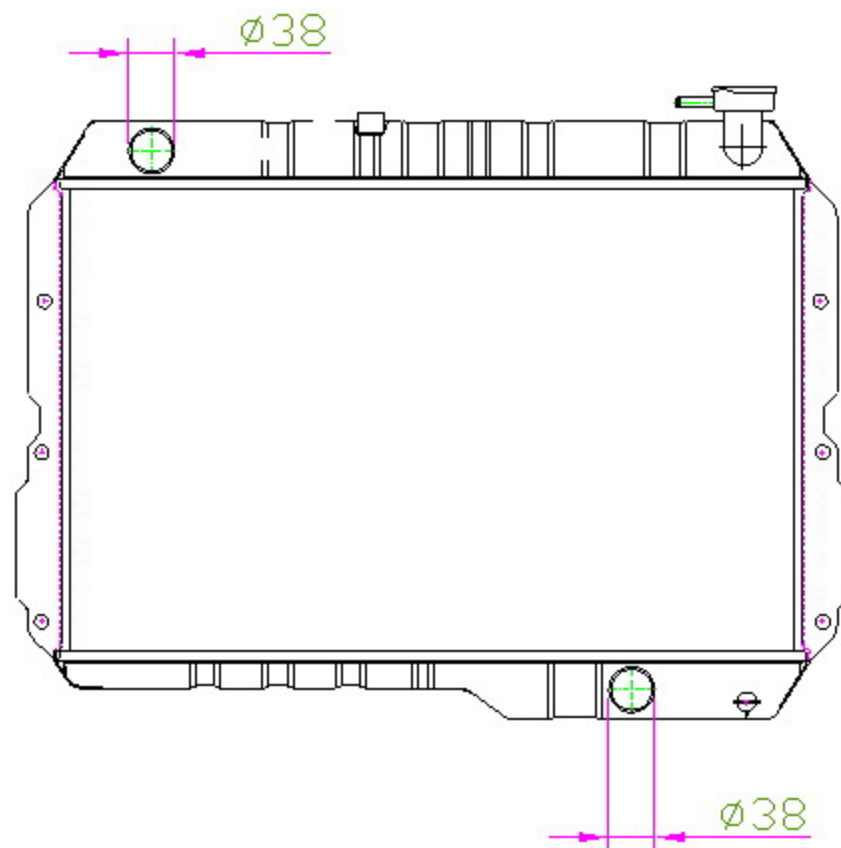

12517

CARTYPE: LANDCRUISER '80-86 MT

CORE SIZE: BC380*598*49/66

CORE SIZE:

OEM:16400-61040/78040

DPI:

CARTON:730*207*570

TANK SIZE:616*78.8