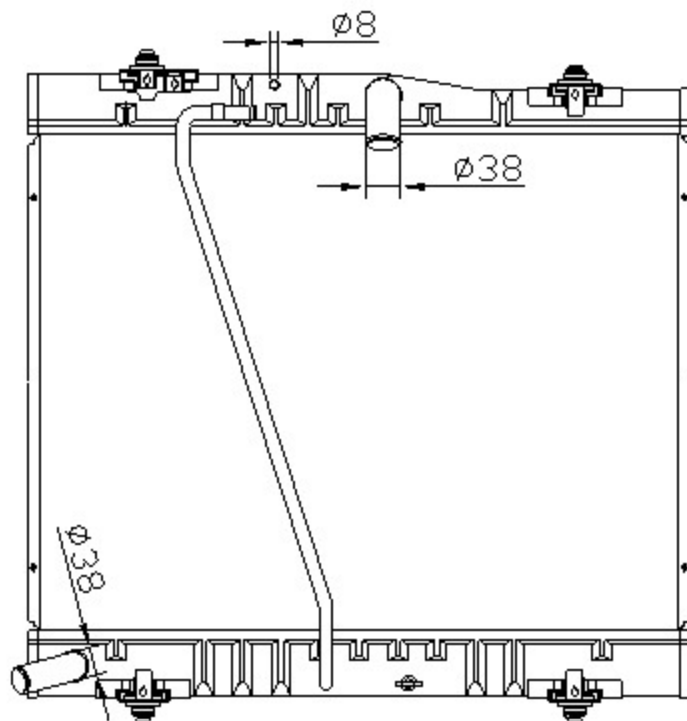

12521

CARTYPE: HIACE'05 2K(G) MT

CORE SIZE: PP510*658*36

CORE SIZE:

OEM: 16400-70170

DPI:

CARTON: 72*19*76.5

TANK SIZE: 680*57

OIL COOLER: