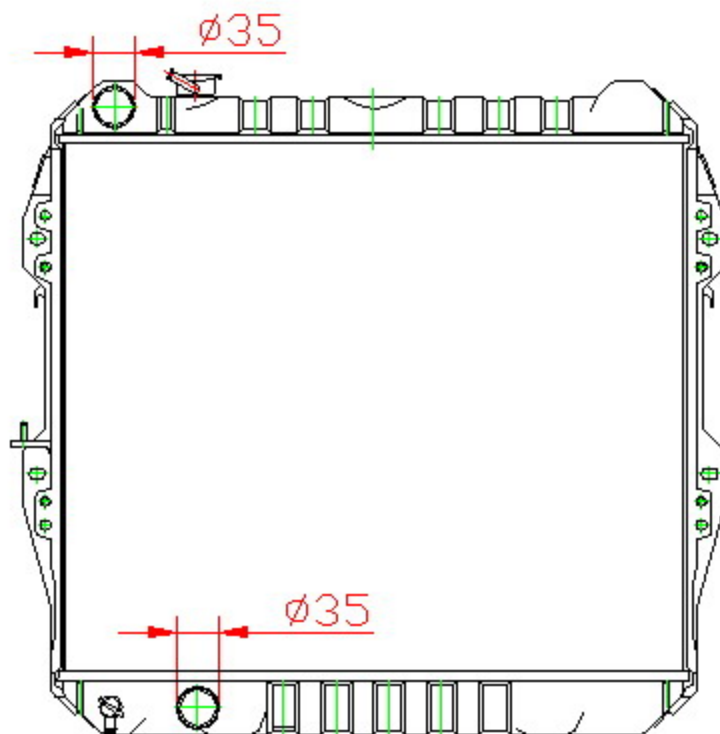

12522

CARTYPE: HiLUX '90 MT

CORE SIZE: BC 472x 528 x 49

CORE SIZE:

OEM:

DPI:

CARTON: 65\*13.7\*60

TANK SIZE: 536\*61