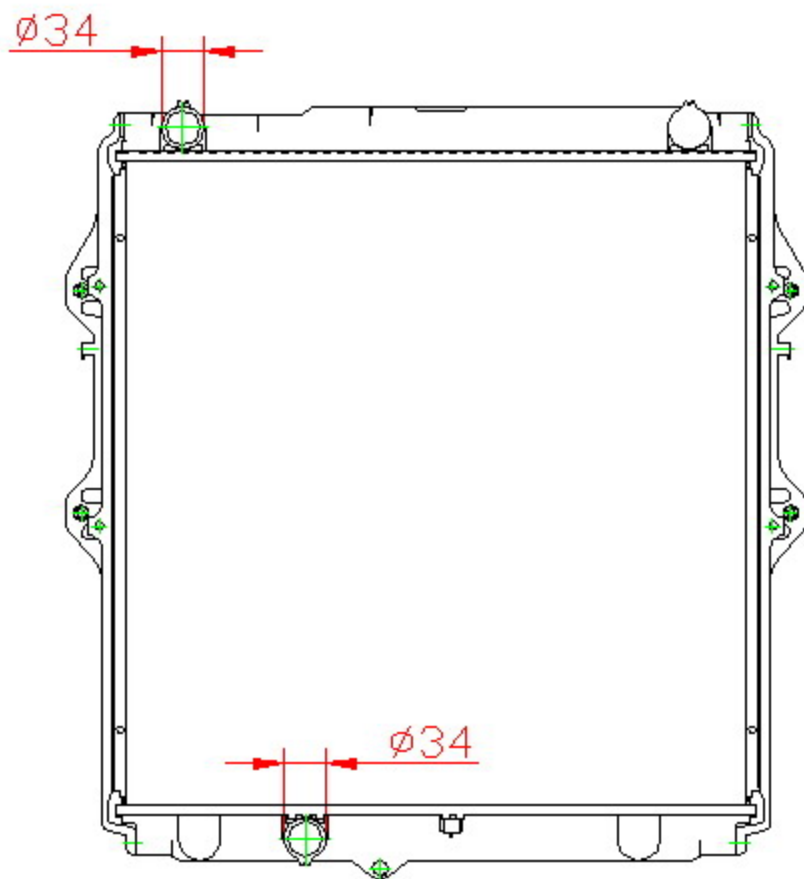

12523

CARTYPE: HiLUX '2003 MT

CORE SIZE: PA 550 x 528 x 36

CORE SIZE:

OEM: 16400-5B630

DPI:

CARTON:66.5*12.7*72

TANK SIZE: 544.5*54.5