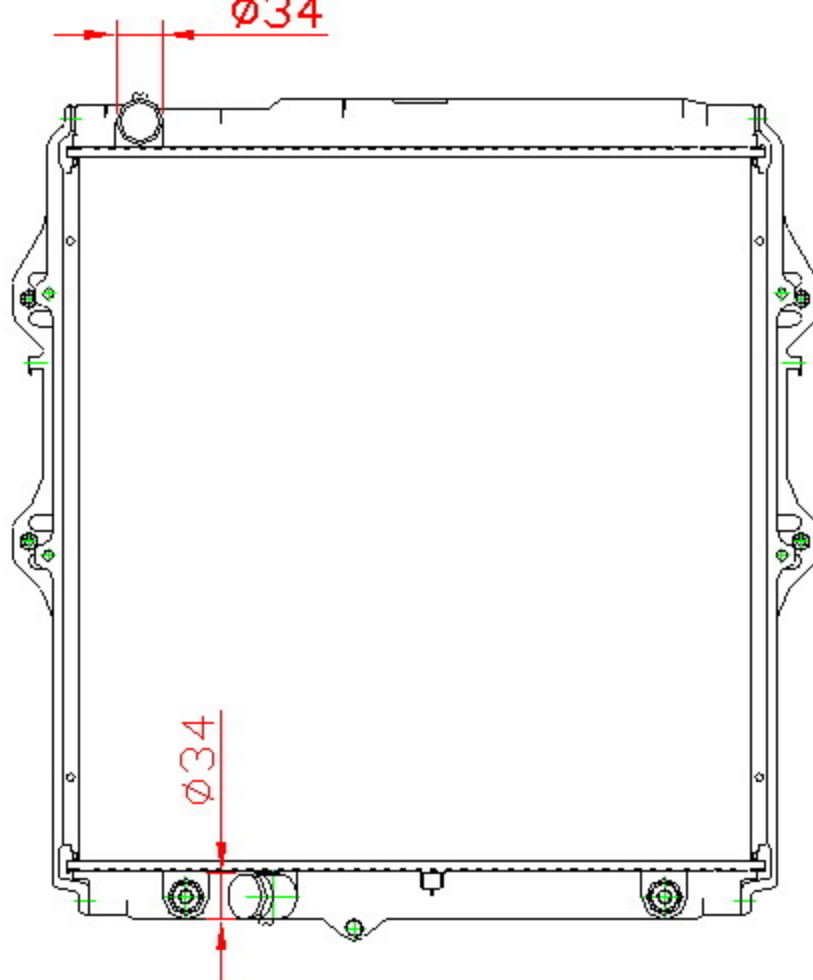

12524

CARTYPE: HiLUX '2003 AT

CORE SIZE: PC 550 x 528 x 32

CORE SIZE: PA 550 x 528 x 16/36

CORE SIZE: PA 550 x 518 x 26/32

OEM:

DPI:

CARTON: 66.5*12.7*72

TANK SIZE: 544.5*54.5

OIL COOLER:375