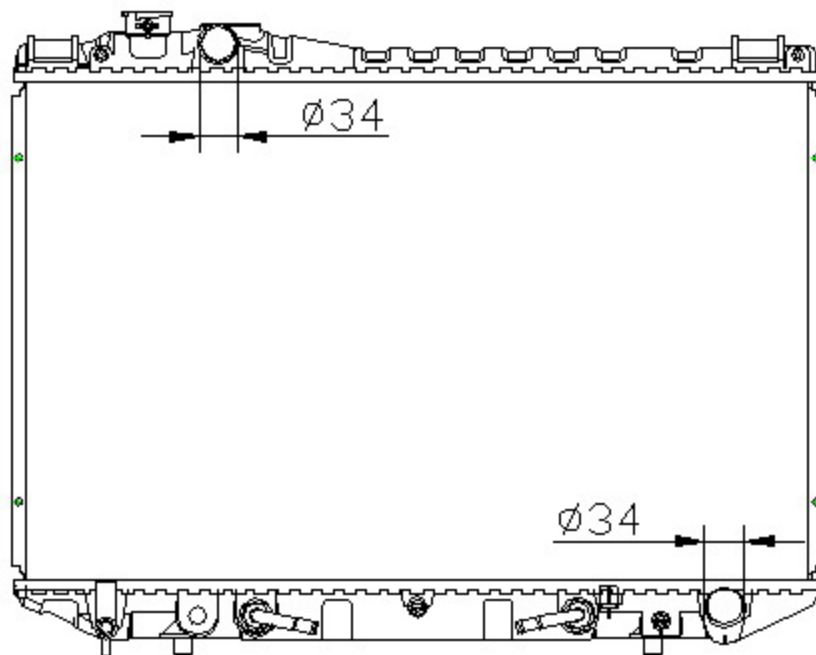

12526

CARTYPE: CROWN '87-91 ms132 AT

CORE SIZE: PA 425 x 668 x 16

CORE SIZE:

OEM:

DPI:

CARTON:

TANK SIZE: 687*50

OIL COOLER:275