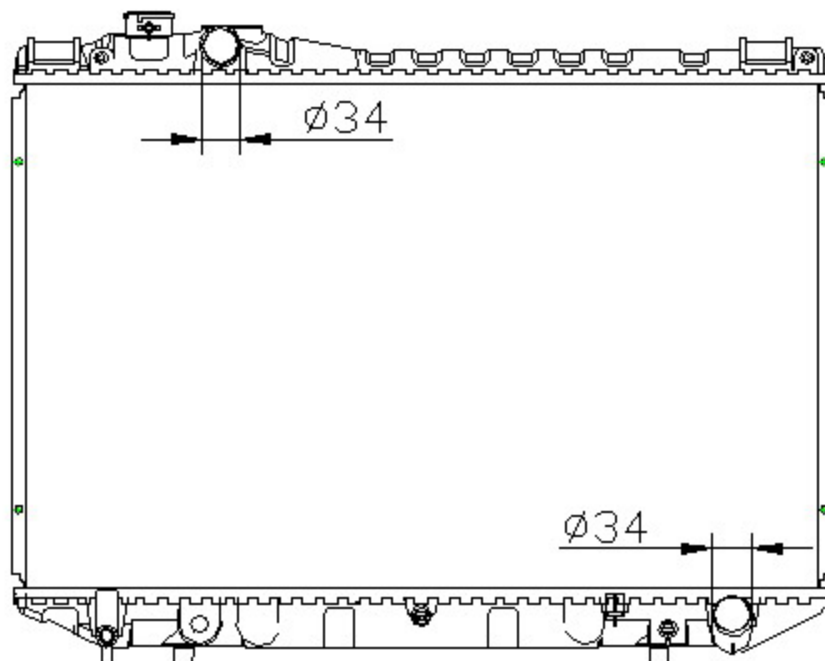

12527

CARTYPE: CROWN '87-91 ms132 MT

CORE SIZE: PA 425 x 668 x 16

CORE SIZE:

OEM:

DPI:

CARTON:

TANK SIZE: 687*50