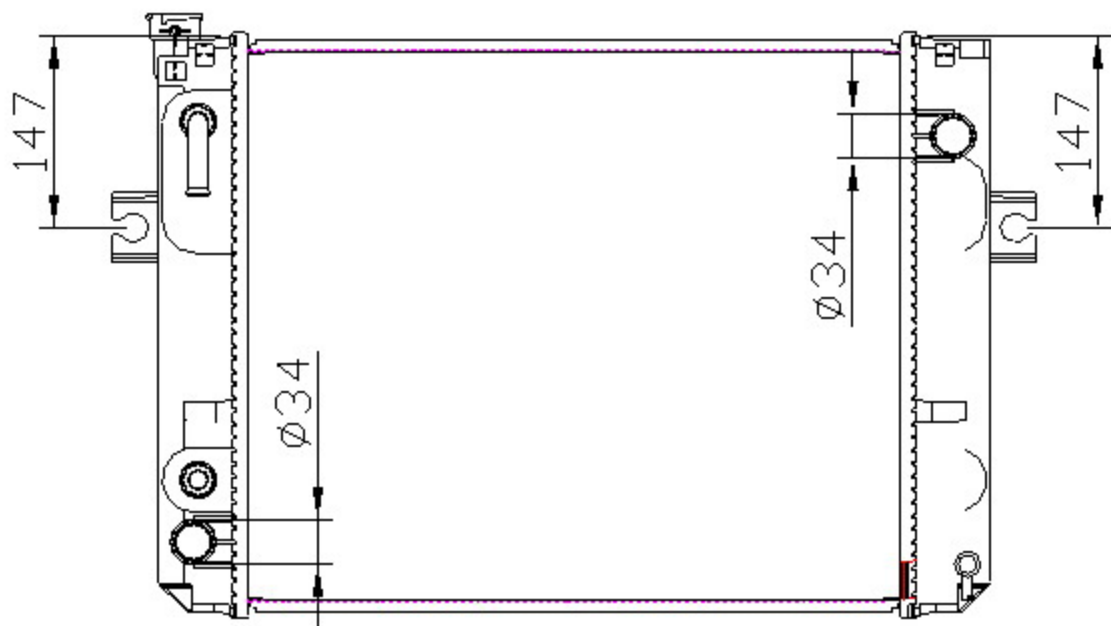

12546

CARTYPE: TOYOTA Forklift 7FD2.5 1.5t AT

CORE SIZE: PA 500*418*48

CORE SIZE:

OEM:

DPI:

CARTON:

TANK SIZE: 444.6*85

OIL COOLER:275