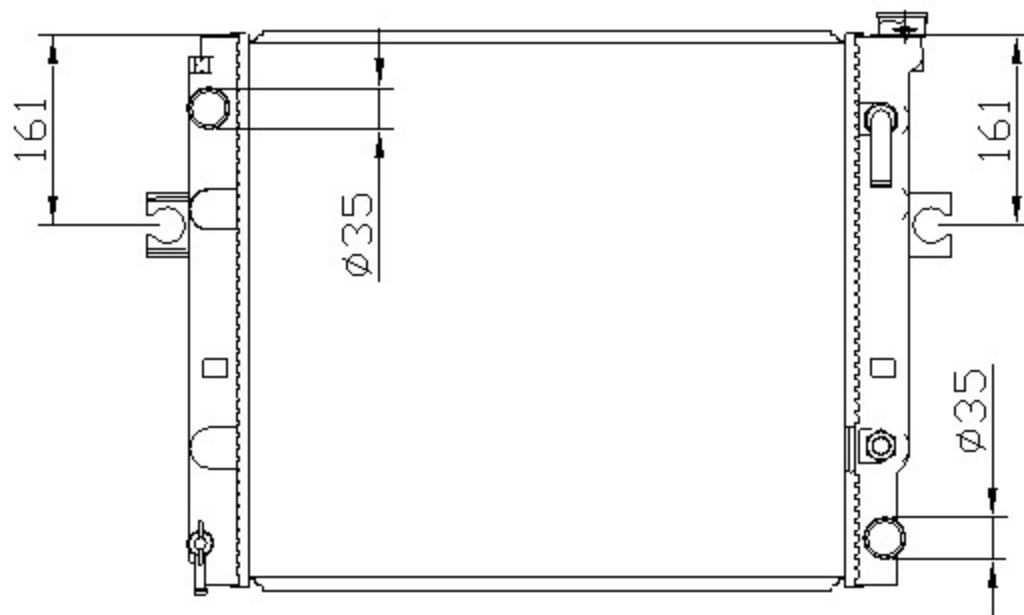

12559

CARTYPE: TOYOTA Forklift 7FD25 2.5t AT

CORE SIZE: PA 500x 448 x 48

CORE SIZE:

OEM:

DPI:

CARTON:

TANK SIZE: 465\*68.8

OIL COOLER:275