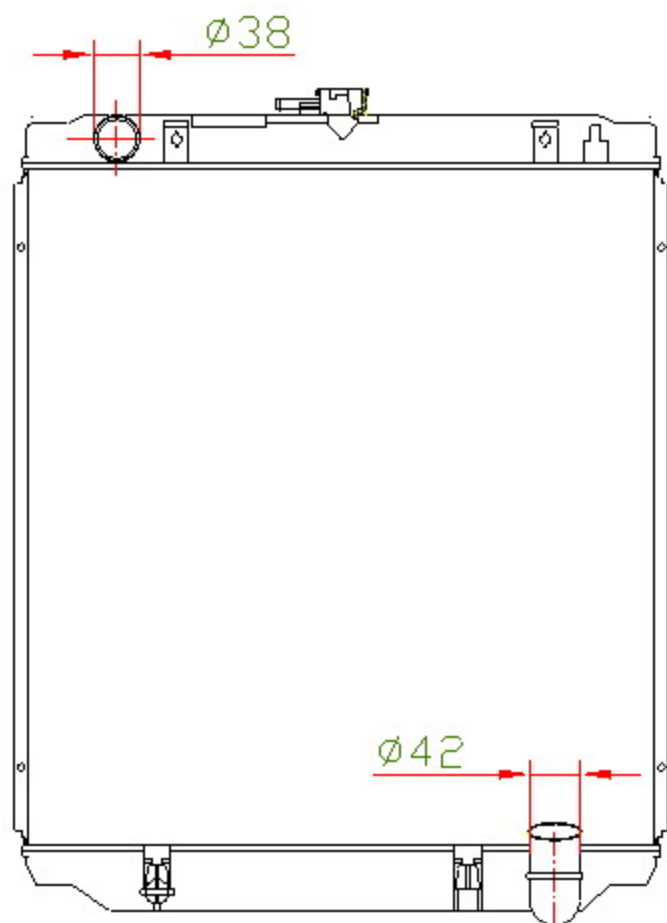

12560

CARTYPE: LANDCRUISER MT

CORE SIZE: PA560*518*48

CORE SIZE:

OEM:

DPI:

CARTON: 79.5*16.5*78

TANK SIZE: 527.5*74.5