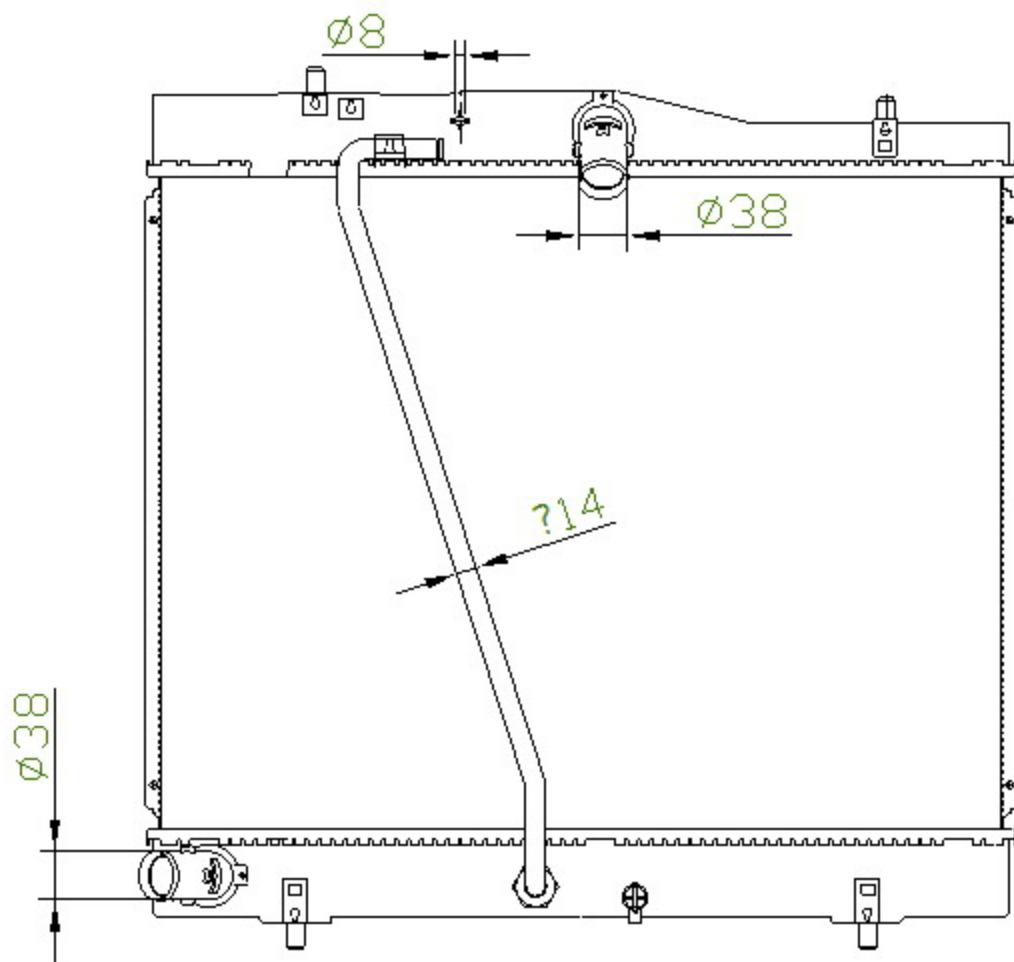

12571

CARTYPE: HIACE'05 2K(G) MT

CORE SIZE: PA510*658*36

CORE SIZE:

OEM:

DPI:

CARTON: 72*19*76.5

TANK SIZE: 680*57

OIL COOLER: