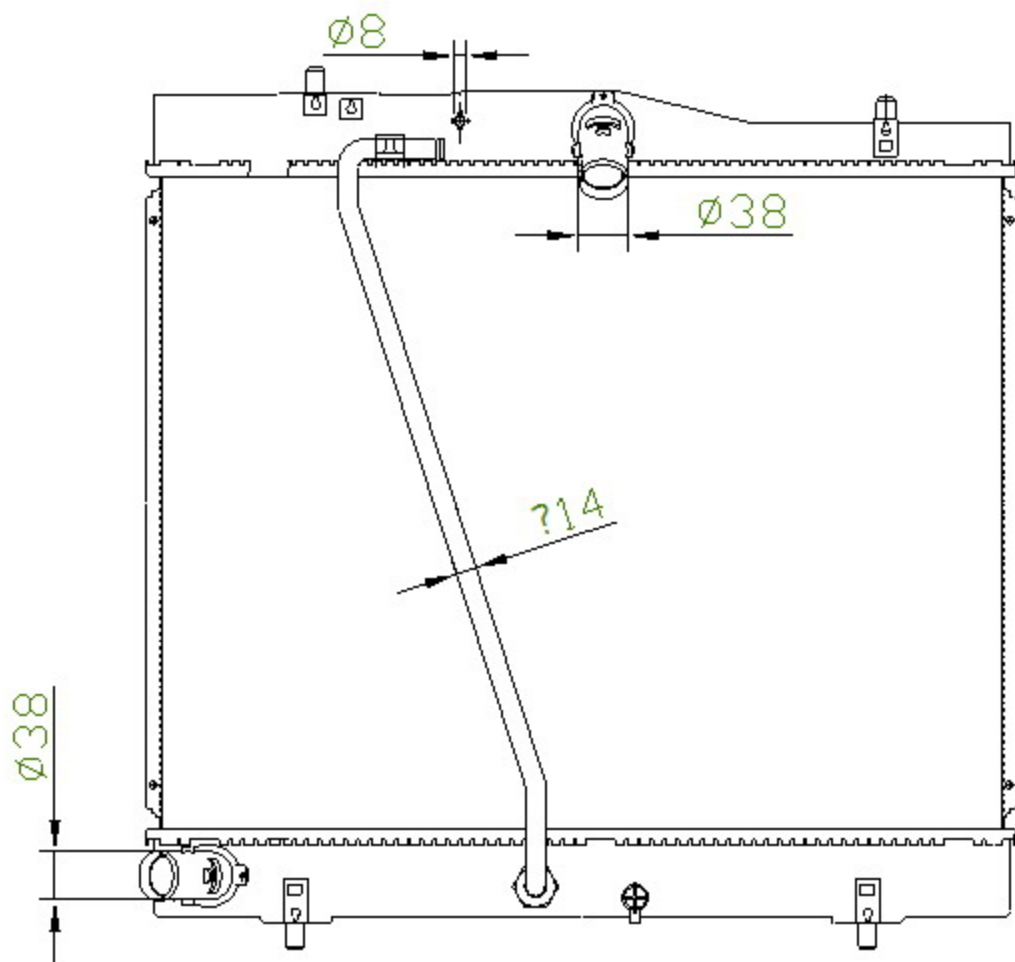

12572

CARTYPE: HIACE'05 2K(G) AT

CORE SIZE: PA510\*658\*36

CORE SIZE:

OEM:

DPI:

CARTON: 72\*19\*76.5

TANK SIZE: 680\*57

OIL COOLER: