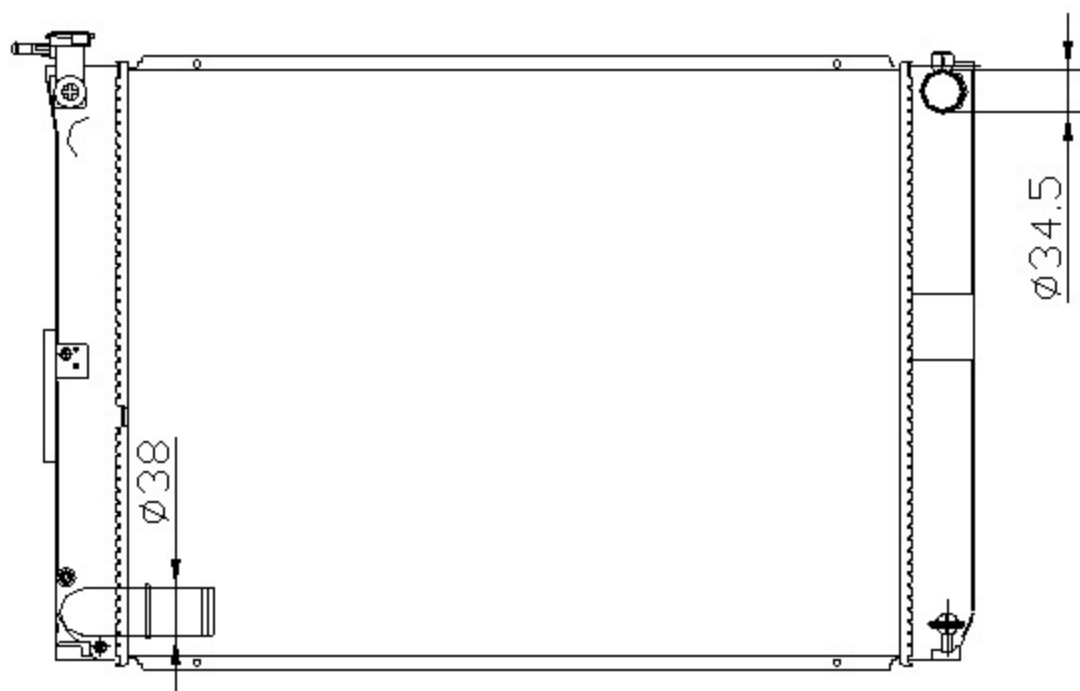

12577

CARTYPE:HARRIER/LEXUS RX300 HYBRID MT DPI:

CORE SIZE: PA675*478*22

CORE SIZE:

OEM: 16041-20351

CARTON:

TANK SIZE: 505.8*40

OIL COOLER: