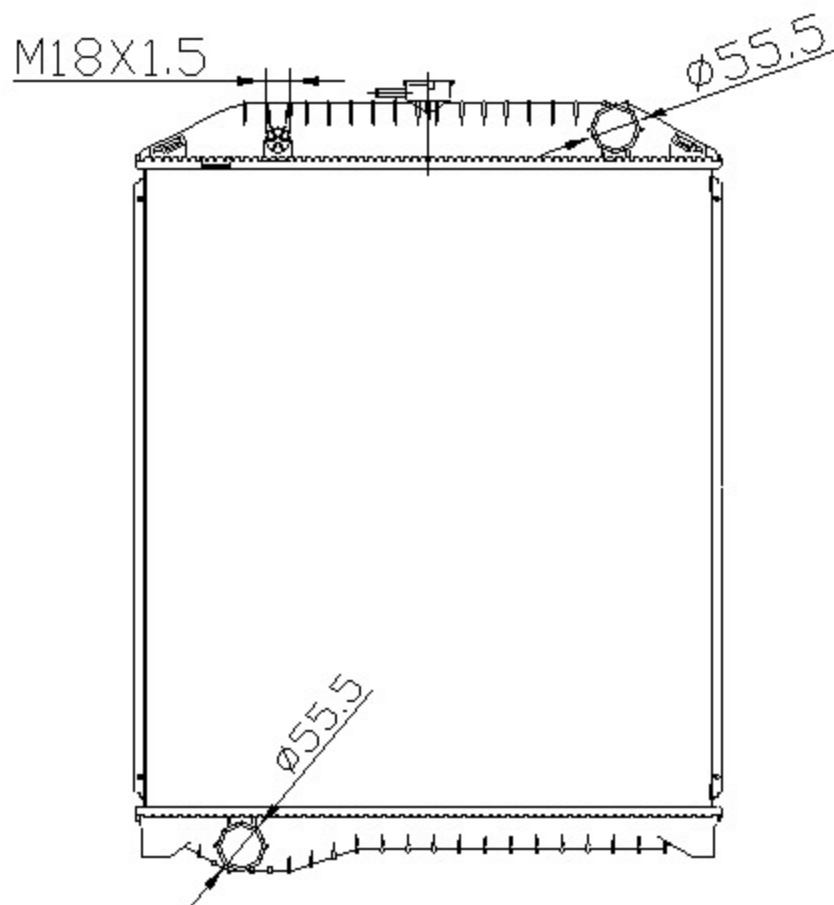

12580

CARTYPE: HINO RANGER PRO '03- MT

CORE SIZE: PA720*638*32/36

CORE SIZE:

OEM: 16090-6040/6060

DPI:

CARTON:

TANK SIZE: 658.5*54.2