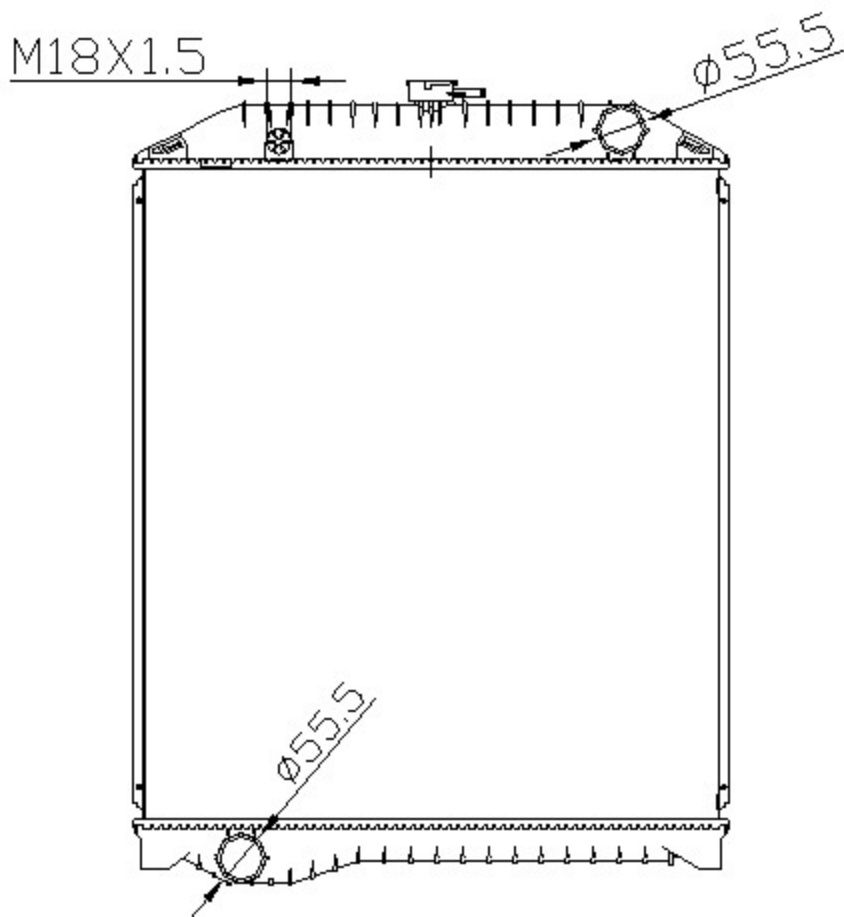

12581

CARTYPE: HINO RANGER PRO '03- MT

CORE SIZE: PA720*638*32/36

CORE SIZE:

OEM: 16090-6790/6070

DPI:

CARTON:

TANK SIZE: 658.5*54.2