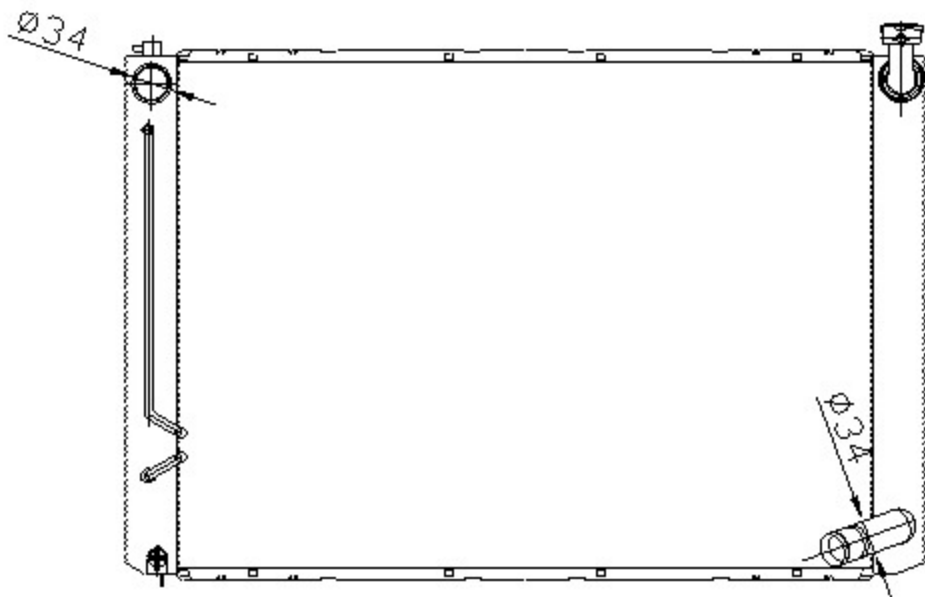

12602

CARTYPE:TOYOTA HARRIER ACU30/2AZ 2.4 '03-04 AT DPI:DA17722

CORE SIZE: PP670*488*16

CARTON:

CORE SIZE:

TANK SIZE:

OEM: 16041-28380

OIL COOLER:350