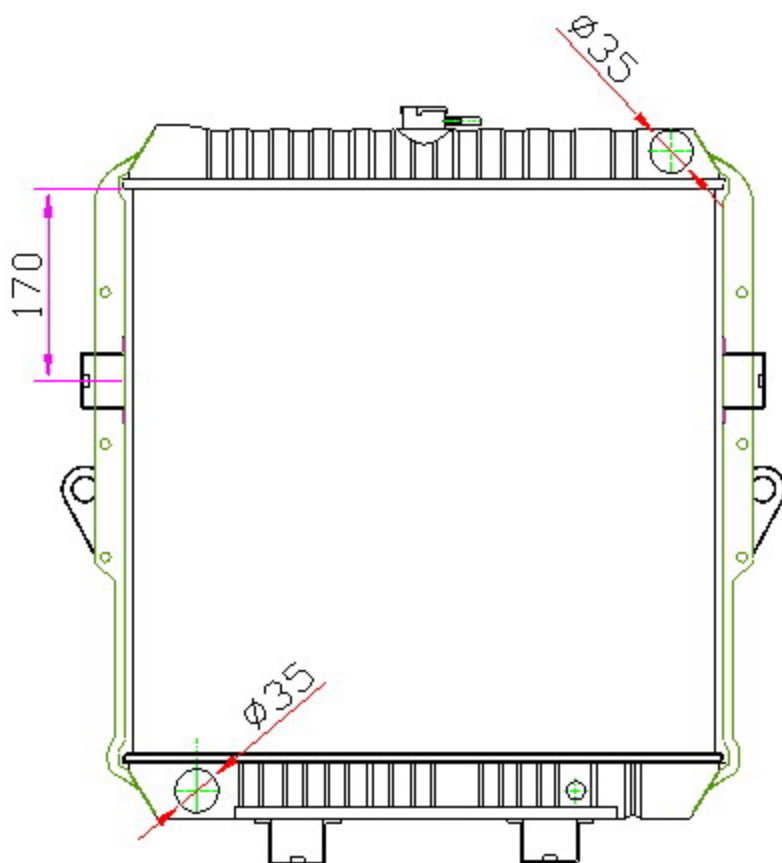

12609

CARTYPE: GENERATOR MT

CORE SIZE: BC 500 x 514 x 49/66

CORE SIZE:

OEM:

DPI:

CARTON: 71*18.7*68

TANK SIZE: 528*74