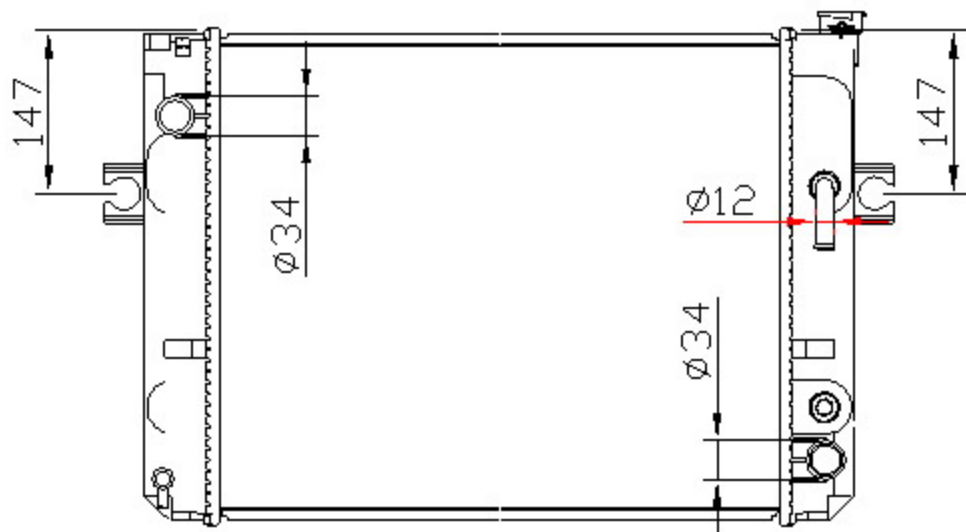

12613

CARTYPE: KOMATSU LIFT AT

CORE SIZE: PA500*418*36

CORE SIZE:

OEM:

DPI: DA14423

CARTON:

TANK SIZE: 446*58

OIL COOLER: 200