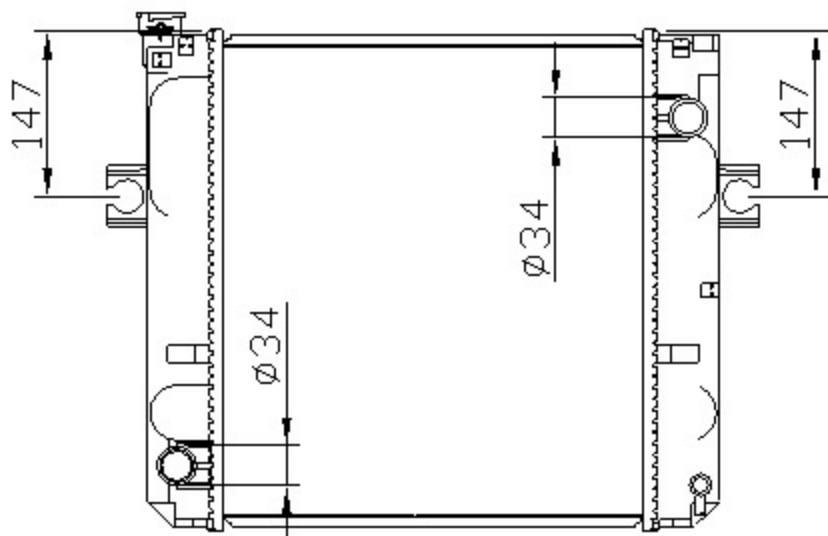

12615

CARTYPE: KOMATSU LIFT MT

CORE SIZE: PA375\*418\*36

CORE SIZE:

OEM:

DPI:DA14431

CARTON:

TANK SIZE: 446\*58