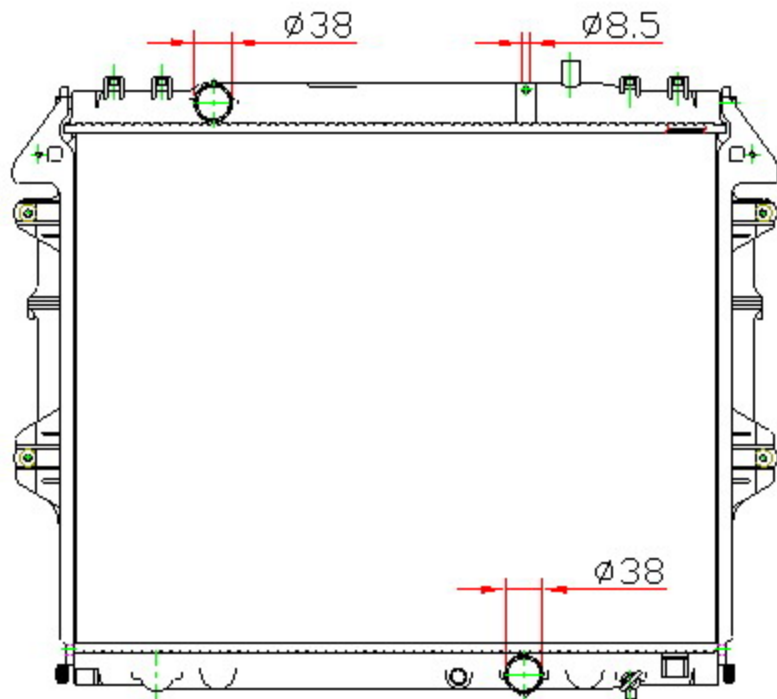

12616

CARTYPE: HILUX (阿尔及利亚阿巴迪专用) MT DPI:

CORE SIZE: PA 525 x 648 x 26

CARTON: 81*12.5*72

CORE SIZE:

TANK SIZE: 679*48

OEM:

OIL COOLER: