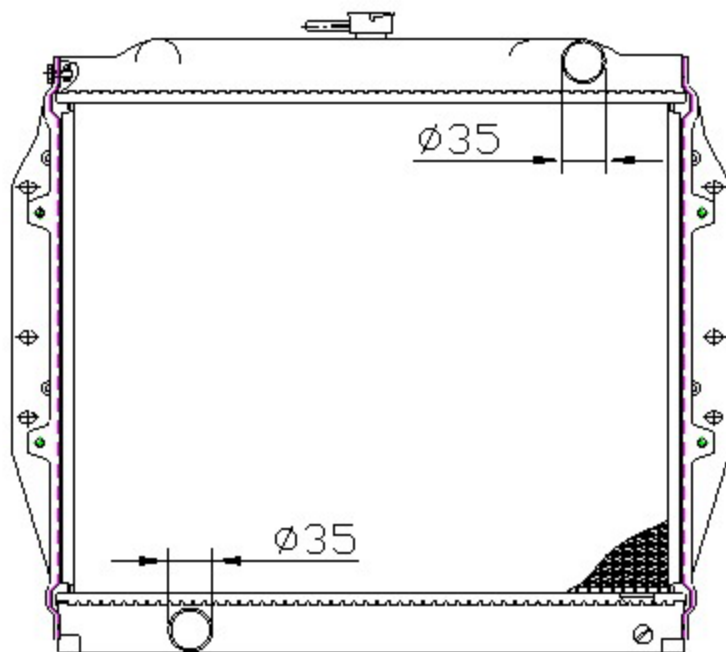

12618

CARTYPE: HILUX PICKUP 86-93 MT

CORE SIZE: PA 425\*518\*32

CORE SIZE:

OEM:

DPI:

CARTON: 66.5\*13.7\*60

TANK SIZE: 544\*54