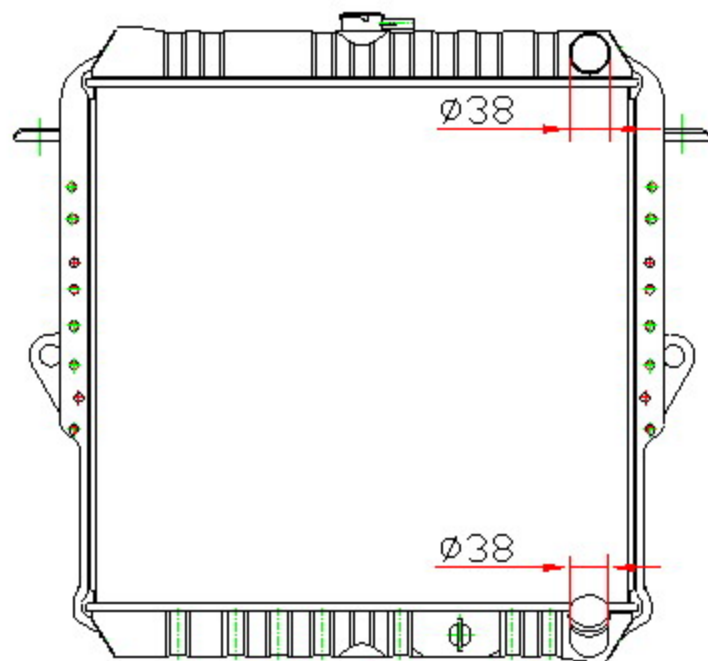

12620

CARTYPE: OYOTA LAND CRUISER FZJ75 MT

CORE SIZE: BC 500*514*49/66

CORE SIZE:

OEM:

DPI:

CARTON:71X18.7X68

TANK SIZE:528*74