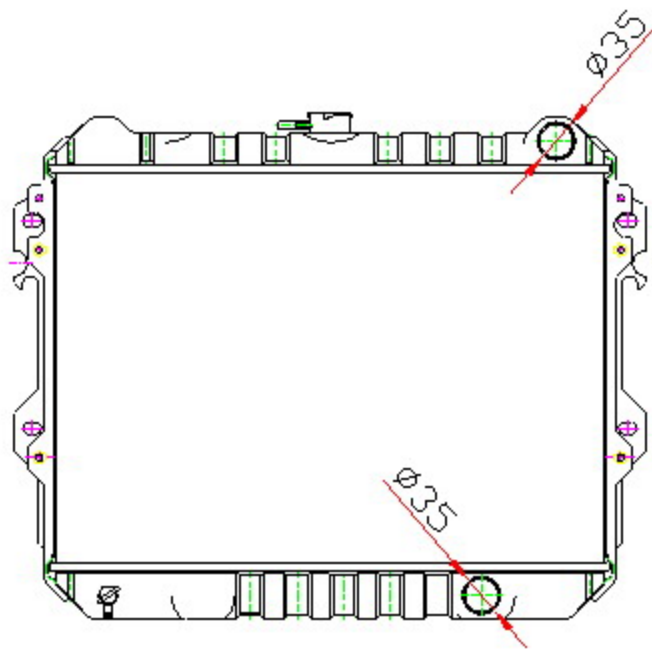

12621

CARTYPE: HILUX 88 MT

CORE SIZE: BC 375\*528\*32/37/49

CORE SIZE:

OEM:

DPI:

CARTON:64X13.7X53.5

TANK SIZE:536\*61

OIL COOLER: