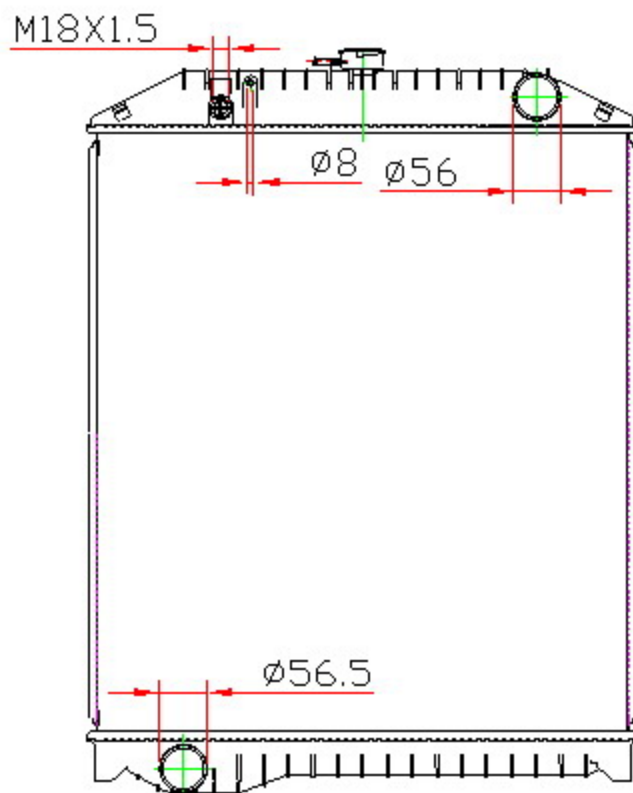

12622

CARTYPE:HINO RANGER MT

CORE SIZE: PA 720*638*36

CORE SIZE:

OEM:16090-4674

DPI:

CARTON:92X15X72.5

TANK SIZE: 659.8X63.2