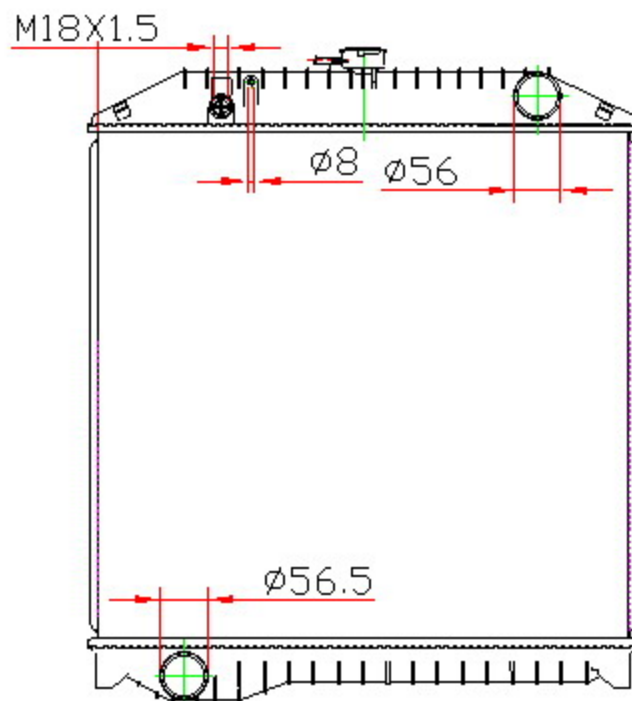

12623

CARTYPE:HINO RANGER 94-99 MT

CORE SIZE: PA 645\*638\*36

CORE SIZE:

OEM: 16090-4634

DPI:

CARTON:84.5X15X72.5

TANK SIZE: 659.8X63.2