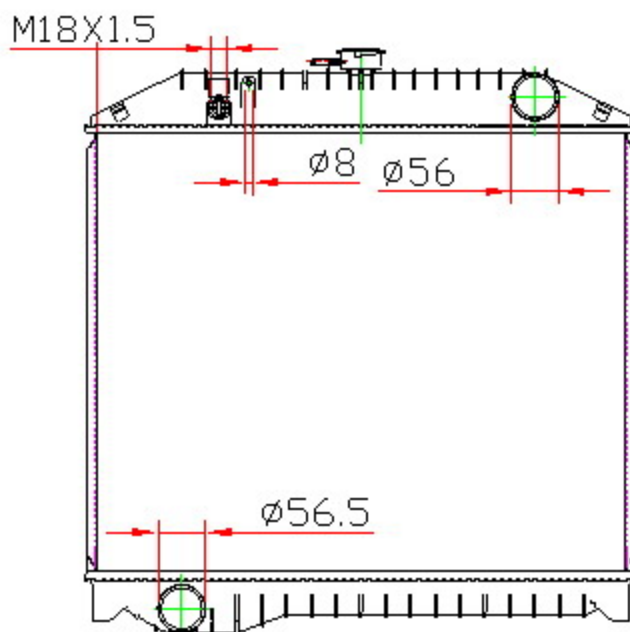

12624

CARTYPE:HINO RANGER 94-99 MT

CORE SIZE: PA 580*638*36

CORE SIZE:

OEM: 16090-4601

DPI:

CARTON:78X15X72.5

TANK SIZE: 659.8X63.2