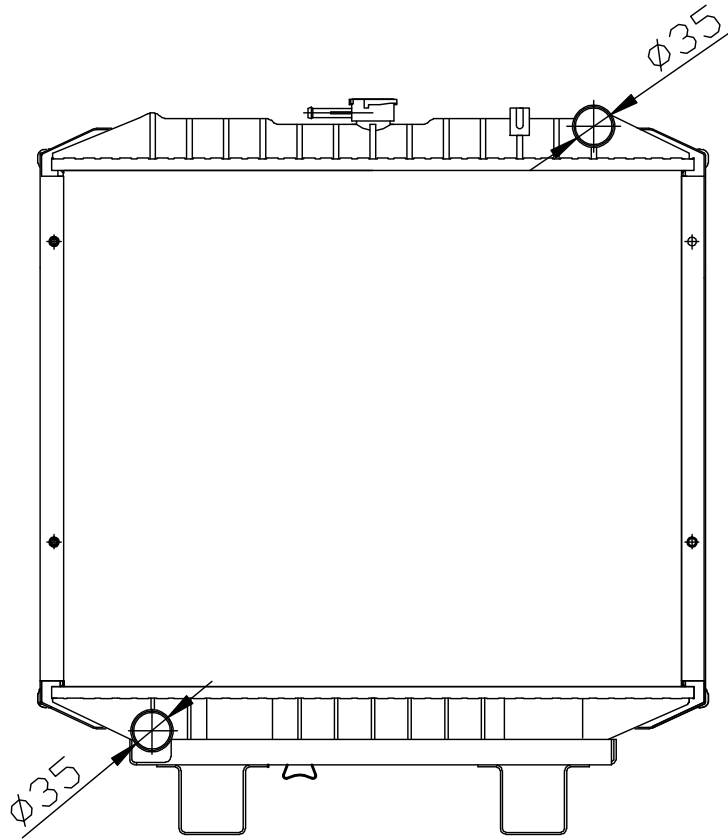

12634

CARTYPE:Generator MT

CORE SIZE: PA450*538*48

CORE SIZE:

OEM:

DPI:

CARTON:

TANK SIZE: 557*67