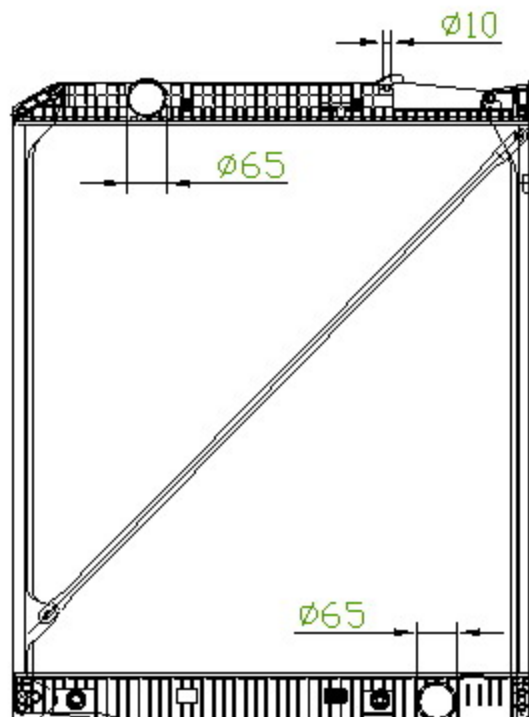

40049

BENZ

CARTYPE: ACTROS '96-00 AT

CORE SIZE: PA 900 x 818 x 48/56

CORE SIZE:

OEM: 942 500 1003/1603

NISSENS:626530

CARTON: 88.5*13.7*12.2

TANK SIZE: 842*76.5

OIL COOLER:501