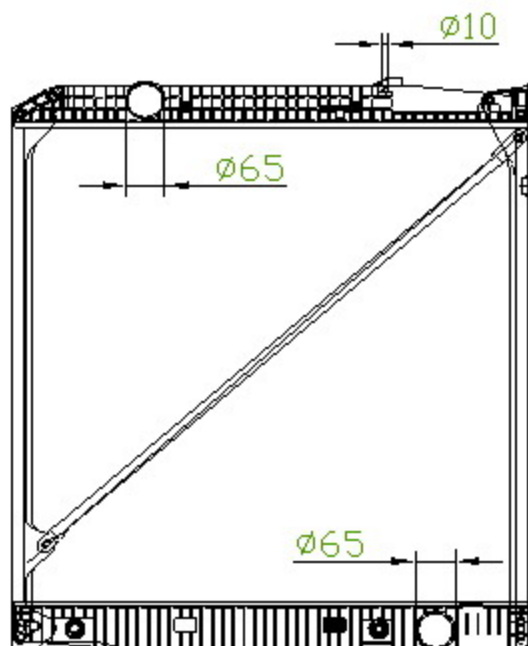

40051

BENZ

CARTYPE: ACTROS '96 AT

CORE SIZE: PA 815 x 818 x 48/56

CORE SIZE:

OEM: 942 500 0903/ 1503/

NISSENS:626520

CARTON: 88.5*13.7*11.4

TANK SIZE: 842*76.5

OIL COOLER:501