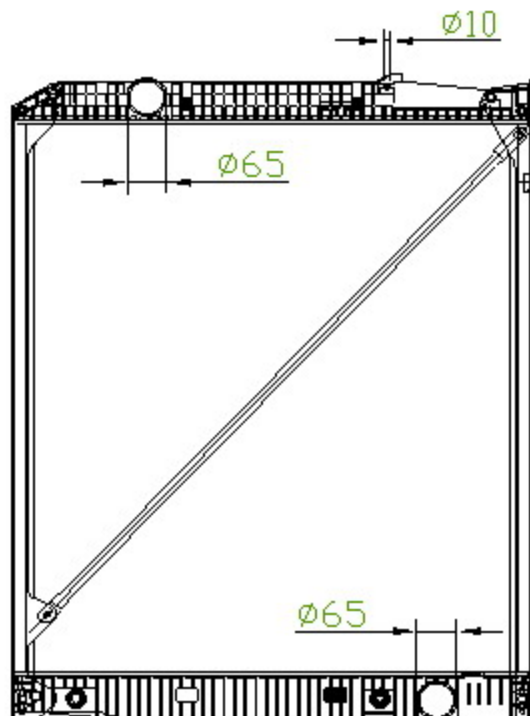

40052

BENZ

CARTYPE: ACTROS '96 AT

CORE SIZE: PA 1015 x 818 x 48/56

CORE SIZE:

OEM: 942 500 1203/ 2303.2803.2903

NISSENS:627910

CARTON: 88.5*13.7*13.4

TANK SIZE: 842*76.5

OIL COOLER:501